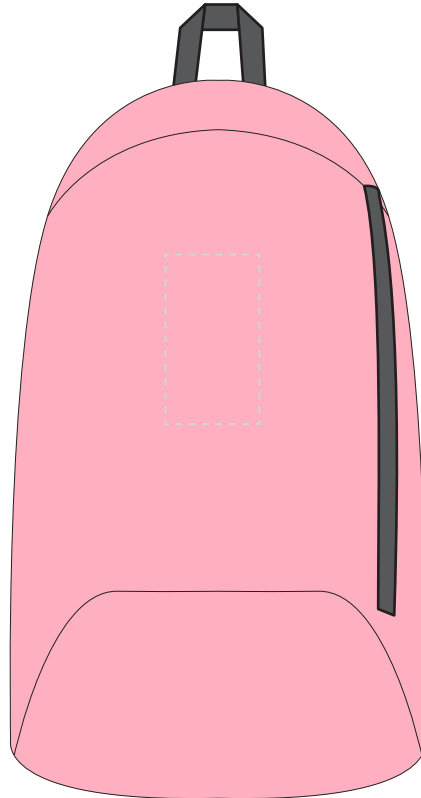

Your Ref:	Quantity:	Product Code: QB0134
Our Ref:	Version: 1	Product Colour: LIGHT PINK

**PRINTING CONCERNS:**

We stock this item in the following colours

**MADERIA THREAD COLOUR**

- Colour 1
- Colour 2
- Colour 3
- Colour 4

ARTWORK SCALE 25%

ARTWORK SCALE 100%

Max embroidery area: 90mm x 50mm

Product Image for visualisation  
- colours may vary

The dashed line is to demonstrate print area and will not appear on your printed item